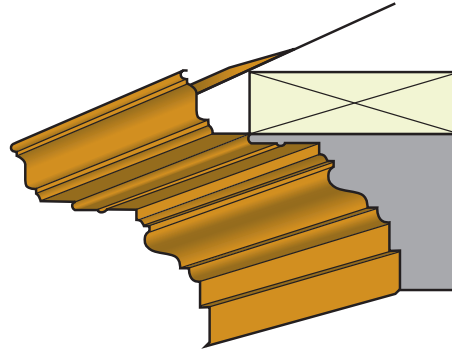

Berger Chimney Caps, Vents & Cornices

Chimney Caps

Chimney caps provide a touch of architectural flair at the top of your chimney while performing several important functions:

- Prevents sparks and burning debris from escaping the chimney
- Keeps rain from entering the chimney
- Stops birds, squirrels and other animals from crawling into the chimney
- Blocks leaves, branches and other debris from entering the chimney

Product	Style	Part #	Specs W x H x D
Chimney Cap	Tuscan	CAPCHTUSCP183022	18" x 22" x 30"

Circle Vent

Soffit Vent

Berger Copper louvers and vents allow effective ventilation of attic areas while adding a distinctive architectural touch. Circle vents are available in the popular 4" size; continuous soffit vent is offered in 8' sections.

Product	Style	Part #	Specs
Vent	Circle	ACCV-4	Hole Size: 4" Overall Size: 4½" Net Free Area: 3 in ²

Vent	Soffit	SVCTVTCP8	Section Length: 8' Width: 2¾" Net Free Area: 72 in ²
------	--------	-----------	---