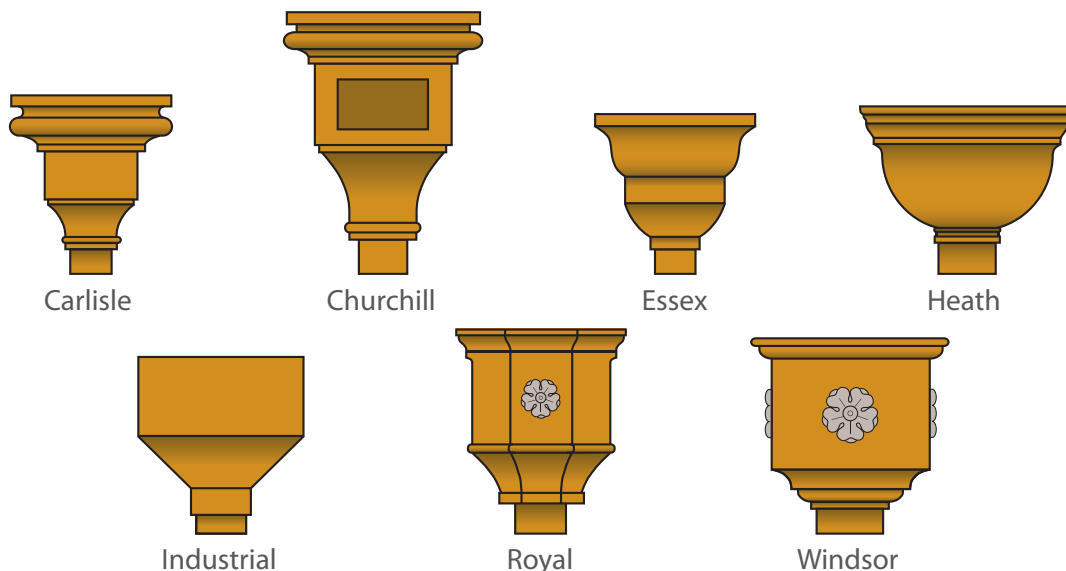

Berger Conductor Heads

Decorative conductor heads deliver form as well as function. In addition to making bold style statements, conductor heads improve water flow when used with downspouts of 30 feet or more in length. All seven conductor heads are available in both 3" and 4" outlet configurations.

Style	Part #	Outlet Size	Dimensions W x H x D
Carlisle	CHCARCP3R	3"	11" x 11" x 8"
Carlisle	CHCARCP4R	4"	11" x 11" x 8"
Churchill	CHCHRCP	3"	17" x 20" x 9"
Churchill	CHCHRCP4R	4"	17" x 20" x 9"
Essex	CHESXCP	3"	13" x 9" x 8½"
Essex	CHESXCP4R	4"	13" x 9" x 8½"
Heath	CHHTHCP	3"	15" x 9½" x 9¾"
Heath	CHHTHCP4R	4"	15" x 9½" x 9¾"
Industrial	CHINDCP	3"	12½" x 12" x 7½"
Industrial	CHINDCP4R	4"	12½" x 12" x 7½"
Royal	CHRYLCP	3"	15" x 15½" x 9⅝"
Royal	CHRYLCP4R	4"	15" x 15½" x 9⅝"
Windsor	CHWNDCP	3"	15" x 13" x 9½"
Windsor	CHWNDCP4R	4"	15" x 13" x 9½"