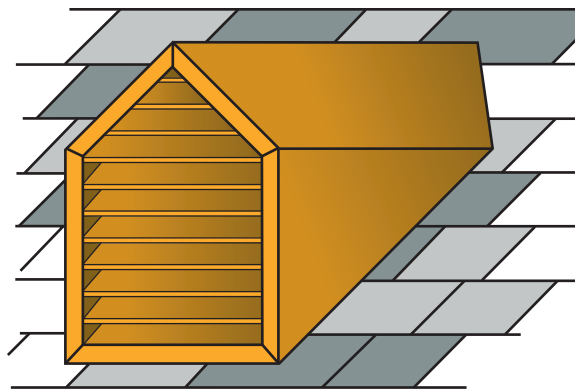

Berger Copper Dormers

Decorative copper dormers add a distinctive architectural touch to any home. Louver-style dormers improve attic ventilation while window dormers act as skylights. The Berger Gable Top and Arched Gable Top dormer designs can be ordered with a louver or a window. Each style is available in three common roof pitches.

Gable Top Louver

Profile	Style	Part #	Specs
Gable Top	Louver	LDGTCP18364	Roof Pitch: 4/12 Height: 36" Width: 18"
.....			
Gable Top	Louver	LDGTCP18365	Roof Pitch: 5/12 Height: 36" Width: 18"
.....			
Gable Top	Louver	LDGTCP18366	Roof Pitch: 6/12 Height: 36" Width: 18"
.....			
Gable Top	Window	WDGTCP18364	Roof Pitch: 4/12 Height: 36" Width: 18"
.....			
Gable Top	Window	WDGTCP18365	Roof Pitch: 5/12 Height: 36" Width: 18"
.....			
Gable Top	Window	WDGTCP18366	Roof Pitch: 6/12 Height: 36" Width: 18"

Berger Copper Dormers

Arched Gable Top Louver

Profile	Style	Part #	Specs
Gable Top with Arch	Louver	LDGTACP18364	Roof Pitch: 4/12 Height: 36" Width: 18"
Gable Top with Arch	Louver	LDGTACP18365	Roof Pitch: 5/12 Height: 36" Width: 18"
Gable Top with Arch	Louver	LDGTACP18366	Roof Pitch: 6/12 Height: 36" Width: 18"
Gable Top with Arch	Window	WLDGTACP18364	Roof Pitch: 4/12 Height: 36" Width: 18"
Gable Top with Arch	Window	WDGTACP18365	Roof Pitch: 5/12 Height: 36" Width: 18"
Gable Top with Arch	Window	WDGTACP18366	Roof Pitch: 6/12 Height: 36" Width: 18"