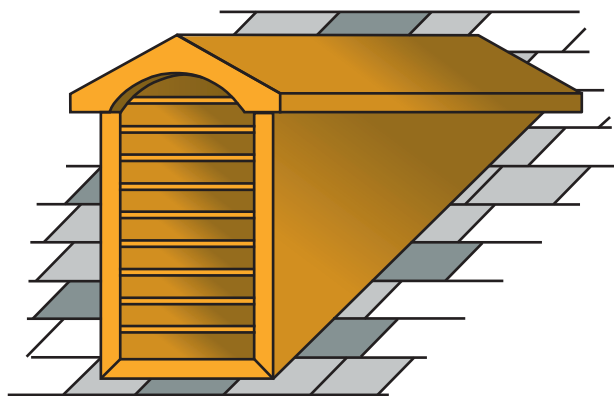

Berger Copper Dormers

Decorative copper dormers add a distinctive architectural touch to any home. Louver-style dormers improve attic ventilation while window dormers act as skylights. The Berger Gable Top and Arched Gable Top dormer designs can be ordered with a louver or a window. Each style is available in three common roof pitches.

Gable Top Louver

Profile	Style	Part #	Specs
Gable Top	Louver	LDGTCP18364	Roof Pitch: 4/12 Height: 36" Width: 18"
.....			
Gable Top	Louver	LDGTCP18365	Roof Pitch: 5/12 Height: 36" Width: 18"
.....			
Gable Top	Louver	LDGTCP18366	Roof Pitch: 6/12 Height: 36" Width: 18"
.....			
Gable Top	Window	WDGTCP18364	Roof Pitch: 4/12 Height: 36" Width: 18"
.....			
Gable Top	Window	WDGTCP18365	Roof Pitch: 5/12 Height: 36" Width: 18"
.....			
Gable Top	Window	WDGTCP18366	Roof Pitch: 6/12 Height: 36" Width: 18"

Berger Copper Dormers

Arched Gable Top Louver

Profile	Style	Part #	Specs
Gable Top with Arch	Louver	LDGTACP18364	Roof Pitch: 4/12 Height: 36" Width: 18"
Gable Top with Arch	Louver	LDGTACP18365	Roof Pitch: 5/12 Height: 36" Width: 18"
Gable Top with Arch	Louver	LDGTACP18366	Roof Pitch: 6/12 Height: 36" Width: 18"
Gable Top with Arch	Window	WLDGTACP18364	Roof Pitch: 4/12 Height: 36" Width: 18"
Gable Top with Arch	Window	WDGTACP18365	Roof Pitch: 5/12 Height: 36" Width: 18"
Gable Top with Arch	Window	WDGTACP18366	Roof Pitch: 6/12 Height: 36" Width: 18"