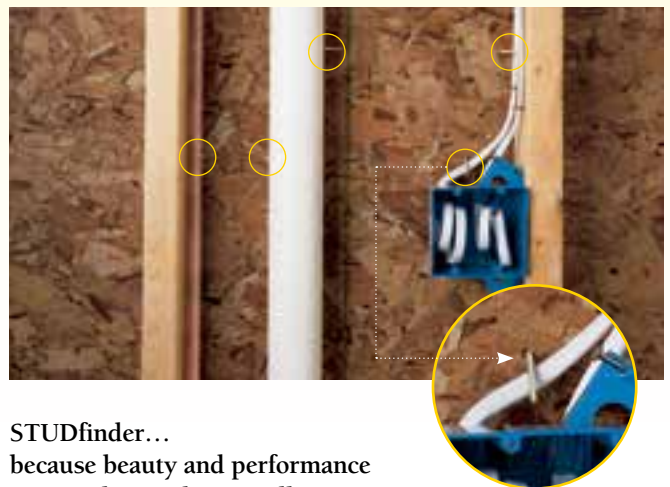

## The STUDfinder™ Installation System

STUDfinder combines precisely spaced nail slots with indicator letters, designed for accurate and secure installation.

## STUDfinder for Security and Performance

- Nailing to studs provides a strong and secure connection.
- Protects against blow offs from under nailing.
- Protects against buckling from over nailing.
- Helps avoid nailing into hazardous items between studs like plumbing or wiring.