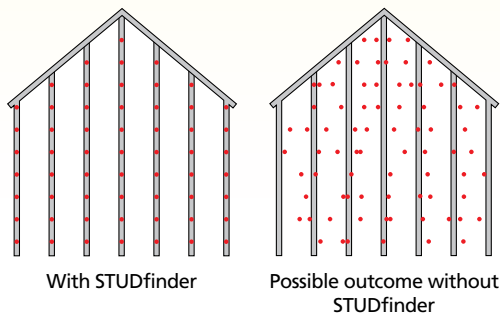

## The STUDfinder™ Installation System

STUDfinder combines precisely spaced nail slots with indicator letters, designed for accurate and secure installation.

### STUDfinder for Accuracy

- Nail slots align with 16" on-center standards for stud spacing.
- Indicator letters help:
  - Determine location of studs
  - Ensure nails are positioned correctly
  - Ensure correct number of nails are used