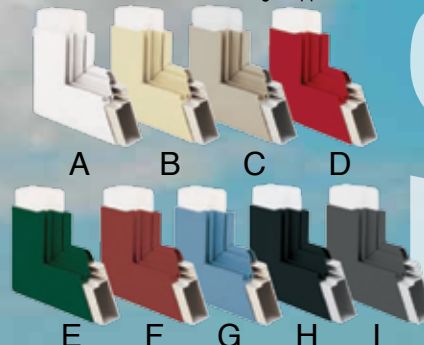

F620 Stratford in Forest Green with Brass Townsend Handle Set and Gold Expander

F635 Keystone Fullview Laminated Safety Glass with Oil Rubbed Bronze Luxemburg Handle

F640 Triton Fullview Security Screen with Polished Brass Lever Set
*Only available in White, Sandstone and Forest Green

F645 Patriot in Beige with Black Deluxe Handle Set
*Only available in White, Bronze and Wineberry

F648 Heritage in Forest Green with Antique Brass Deluxe Handle Set
*Only available in White, Sandstone, Forest Green, Beige, Bronze and Wineberry

F655 Oxford in White with Standard Push Button Latch
*Only available in White

Color Options

A - White; B - Beige; C - Sandstone;
D - Maroon; E - Forest Green; F - Wineberry;
G - Wedgewood Blue; H - Black; I - Bronze

F600 STRIPES

F658 Preston in Forest Green with Standard Push Button Latch
 *Only available in White, Beige, Sandstone, Forest Green and Wineberry

F695 Birmingham in White, Polished Brass French Lever Handle Set & Gold Expander