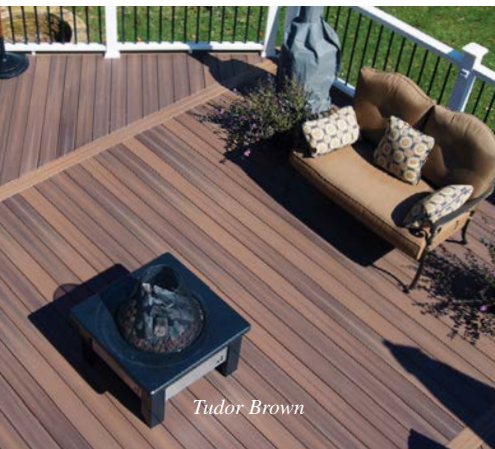

### Deck Spacer Tool

Quickly and accurately spaces deck boards during installation to allow for seasonal gapping, drainage and air flow

Tudor Brown

Castle Gray

Rosewood

Proud member of

Beautiful  
outdoor living,  
built for Life®