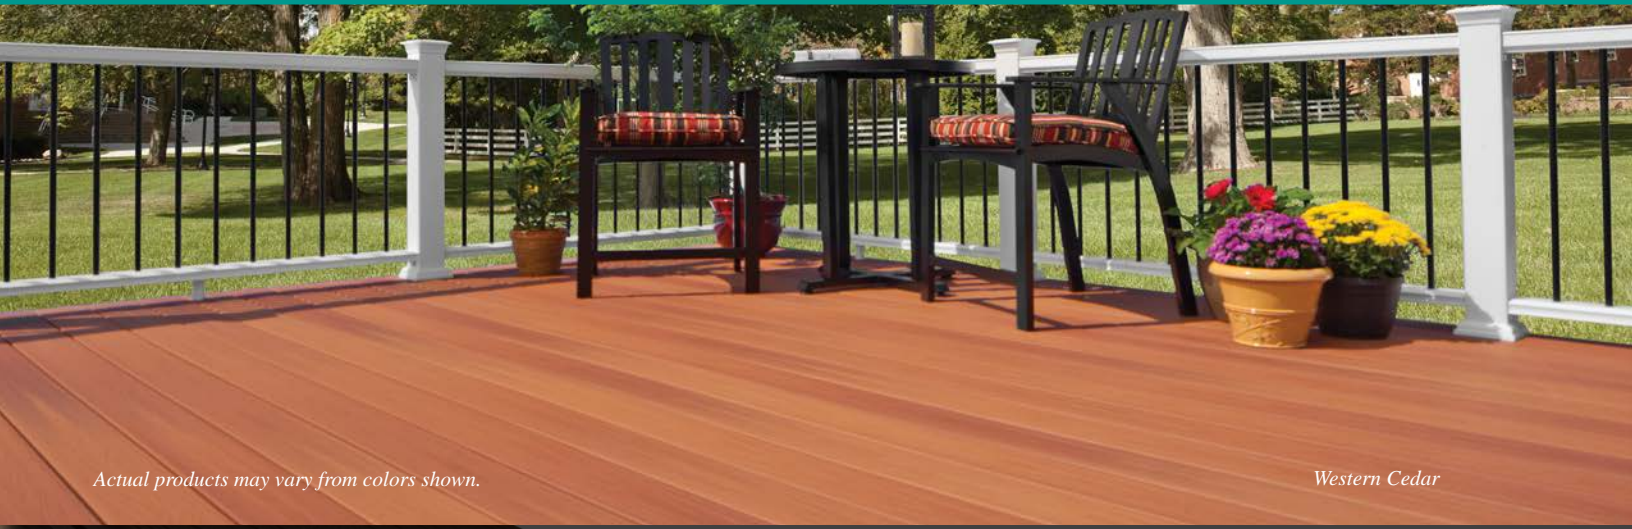

ProTect Advantage Decking: Chestnut  
Horizon Mission Railing: White with Black  
Metal Balusters

Built by Decksapes, Pineville, NC

**25** yr  
Stain & Fade  
Performance  
Limited Residential  
Warranty

Backed by the industry's first  
Stain and Fade Warranty

Fiberon ProTect Advantage sports a solid, flat bottom profile and is engineered with proven performance of patent-pending PermaTech® technology for durability, stain and fade protection. ProTect Advantage offers the co-extruded cap on three sides and is available in four beautiful colors—one solid color, Harbor Gray, and three multi-chromatic colors: Gray Birch, Chestnut and Western Cedar. These rich color tones have subtle streaking and realistic wood grain patterns that add beauty and dimension to any outdoor living space. ProTect Advantage offers exceptional stain and fade resistance for true, ultra low maintenance, warranted for 25 years. Complementary fascia and risers are also available in all four colors.

Actual products may vary from colors shown.

Actual products may vary from colors shown.

Western Cedar

Grooved Edge

Square Edge

- The elegant look of natural hardwoods
- Solid and multi-chromatic colors with realistic wood grain patterns
- Protective patent-pending PermaTech® surface on three sides adds durability
- Ultra low maintenance
- Stain and fade resistant backed by a 25-year, limited warranty