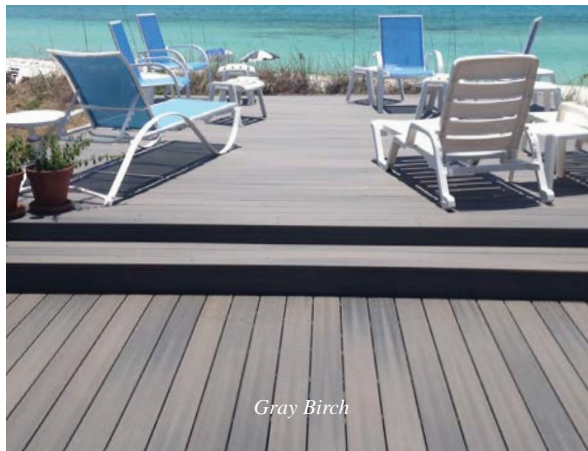

Backed by the industry's first  
Stain and Fade Warranty

Fiberon ProTect Advantage sports a solid, flat bottom profile and is engineered with proven performance of patent-pending PermaTech® technology for durability, stain and fade protection. ProTect Advantage offers the co-extruded cap on three sides and is available in four beautiful colors—one solid color, Harbor Gray, and three multi-chromatic colors: Gray Birch, Chestnut and Western Cedar. These rich color tones have subtle streaking and realistic wood grain patterns that add beauty and dimension to any outdoor living space. ProTect Advantage offers exceptional stain and fade resistance for true, ultra low maintenance, warranted for 25 years. Complementary fascia and risers are also available in all four colors.

Actual products may vary from colors shown.

Actual products may vary from colors shown.

Western Cedar

Grooved Edge

Square Edge

- The elegant look of natural hardwoods
- Solid and multi-chromatic colors with realistic wood grain patterns
- Protective patent-pending PermaTech® surface on three sides adds durability
- Ultra low maintenance
- Stain and fade resistant backed by a 25-year, limited warranty

### Phantom® Hidden Fasteners

- For a smooth, fastener-free surface with grooved edge deck boards
- End clip fastener secures perimeter boards

Line Fastener

Butt Joint Fastener

End Clip Fastener

### Deck Spacer Tool

Quickly and accurately spaces deck boards during installation to allow for seasonal gapping, drainage and air flow

Western Cedar

Gray Birch

Harbor Gray (solid color)

Proud member of

Beautiful outdoor living, built for Life®