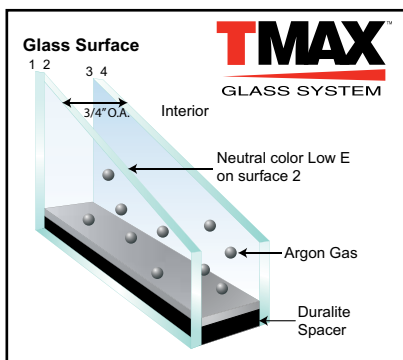

Professional 1400 SERIES

1450 Vinyl Double-Hung Window

Take a closer look at the 1450 Double-Hung Window

Quality, Value, and Peace of Mind

The 1450 Vinyl Double-Hung Window includes features like double-pane insulated glass, a multi-chamber construction, and forced entry resistant locks. A closer look reveals this crafted style is a combination of superior design, strength and energy efficiency.

Color Options

White

Almond

Actual colors may vary.

Professional 1400 SERIES

1450 Vinyl Double-Hung Window

Glass Options

TMAX™ insulated glass packages are offered as an upgrade to help you save heating and cooling costs while keeping your home more comfortable. In warm weather, TMAX reduces solar heat gain, minimizing interior glare and lowers interior glass temperature, saving energy and making your home more comfortable. In cool weather, TMAX provides outstanding thermal performance with warmer interior glass surfaces to help save energy and maintain comfort during a cold winter.

Meets ENERGY STAR® requirements in North, North-Central, and South Central Zones.

Additional Features

Patented detent clip to prevent the top sash from drifting

Recessed tilt latches for convenient and easy operation

Spring-loaded night latches for added safety

Min. and Max. Frame Sizes

Grid Options

Flat and sculptured grids are available in standard and custom patterns.

5/8" Flat Grid (between the glass)

11/16" Sculptured Grid (between the glass)