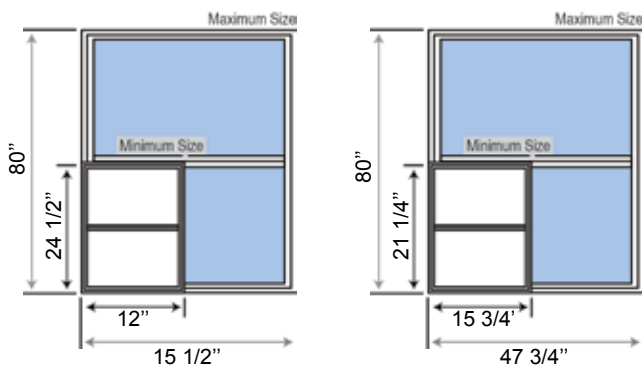

Spring-loaded night latches for added safety

Min. and Max. Frame Sizes

Grid Options

Flat and sculptured grids are available in standard and custom patterns.

5/8" Flat Grid (between the glass)

11/16" Sculptured Grid (between the glass)