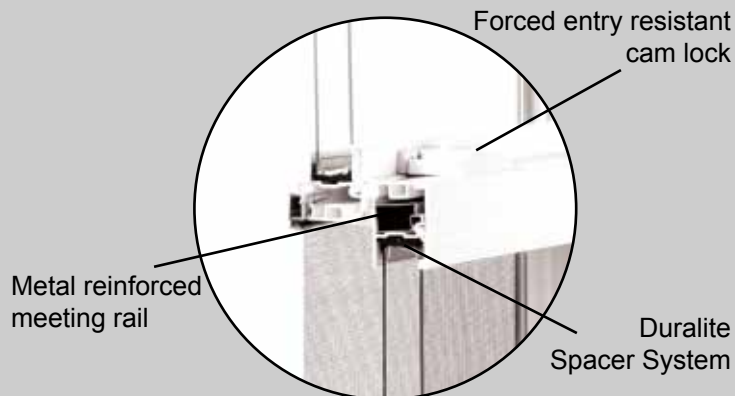

Professional 1400 SERIES

1450 Vinyl Double-Hung Window

Take a closer look at the 1450 Double-Hung Window

Quality, Value, and Peace of Mind

The 1450 Vinyl Double-Hung Window includes features like double-pane insulated glass, a multi-chamber construction, and forced entry resistant locks. A closer look reveals this crafted style is a combination of superior design, strength and energy efficiency.