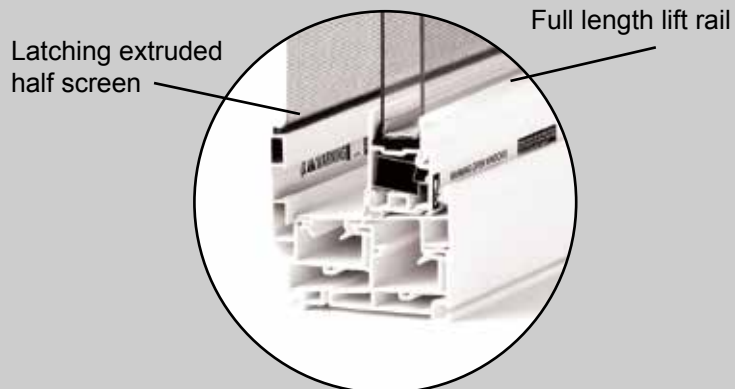

Professional 1400 SERIES

1450 Vinyl Double-Hung Window

Take a closer look at the 1450 Double-Hung Window

Quality, Value, and Peace of Mind

The 1450 Vinyl Double-Hung Window includes features like double-pane insulated glass, a multi-chamber construction, and forced entry resistant locks. A closer look reveals this crafted style is a combination of superior design, strength and energy efficiency.

Spring-loaded night latches for added safety

Min. and Max. Frame Sizes

Grid Options

Flat and sculptured grids are available in standard and custom patterns.

5/8" Flat Grid (between the glass)

11/16" Sculptured Grid (between the glass)