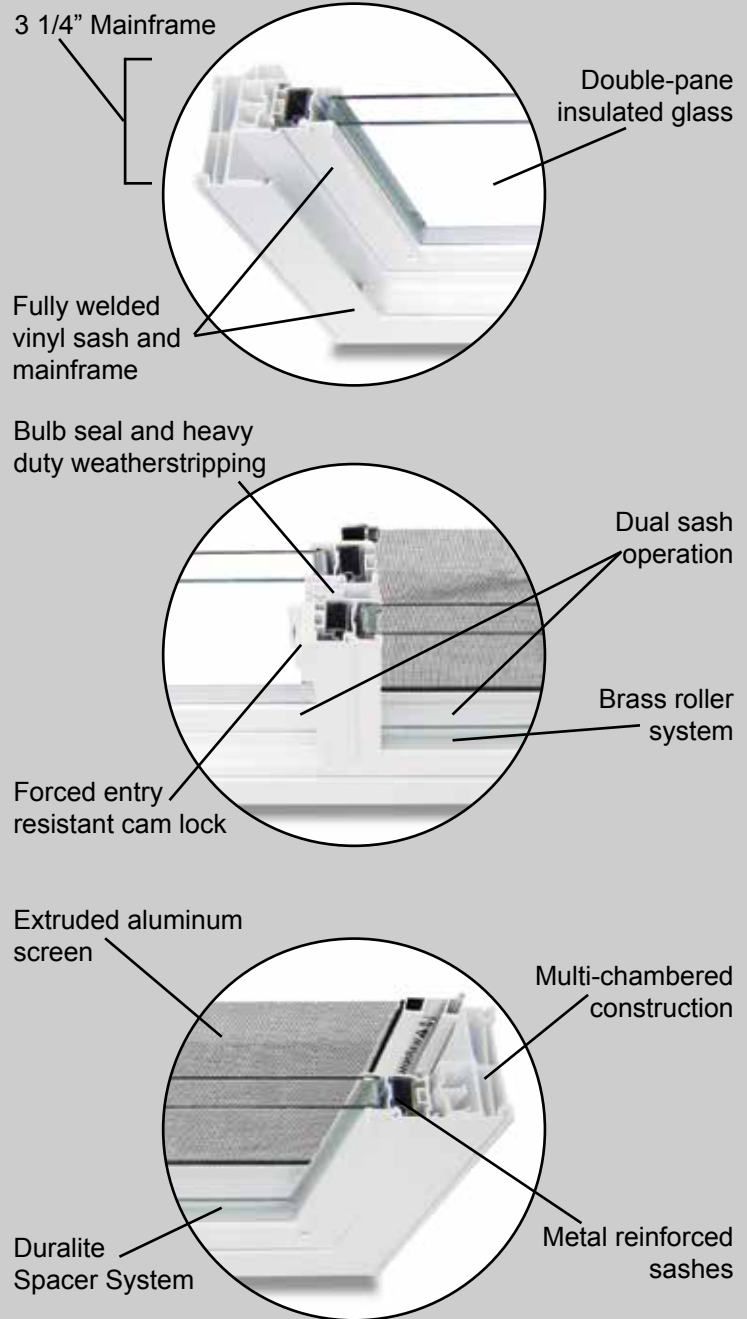

Take a closer look at the 1480 Sliding Window

Color Options

White

Almond

Actual colors may vary.