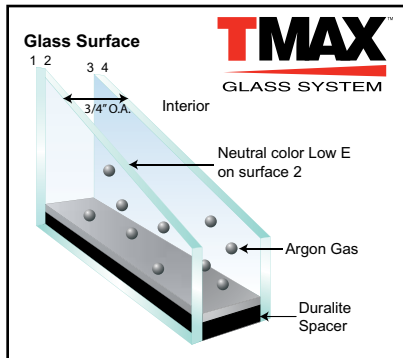

Professional 1400 SERIES

1480 Vinyl Sliding Window

Quality, Value, and Peace of Mind

The 1480 Vinyl Sliding Window includes features like double-pane insulated glass, a multi-chamber construction, and forced entry resistant locks. A closer look reveals this crafted style is a combination of superior design, strength and energy efficiency. The 1480 Sliding Window is available with an optional nailing fin and J-channel.

The MI Windows and Doors Professional 1400 Series is a line of windows that offer great value, ease of installation, and energy efficiency for all climates. Professional 1400 Series windows are available in double-hung, sliding, picture window, and architectural shapes configurations.

Take a closer look at the 1480 Sliding Window

Color Options

White

Almond

Actual colors may vary.

Professional 1400 SERIES

1480 Vinyl Sliding Window

Glass Options

TMAX™ insulated glass packages are offered as an upgrade to help you save heating and cooling costs while keeping your home more comfortable. In warm weather, TMAX reduces solar heat gain, minimizing interior glare and lowers interior glass temperature, saving energy and making your home more comfortable. In cool weather, TMAX provides outstanding thermal performance with warmer interior glass surfaces to help save energy and maintain comfort during a cold winter.