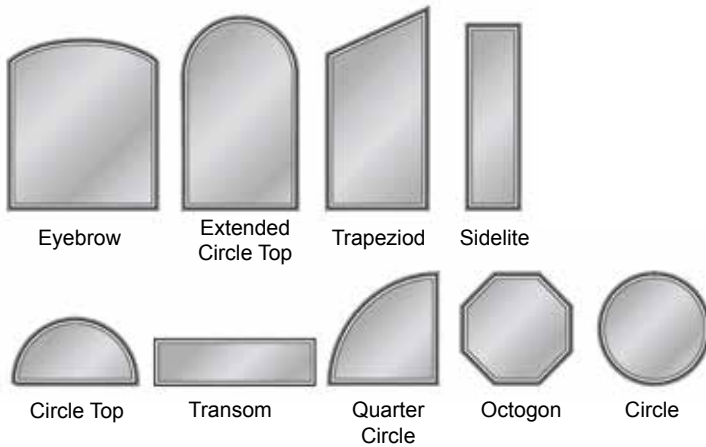

Shape Options