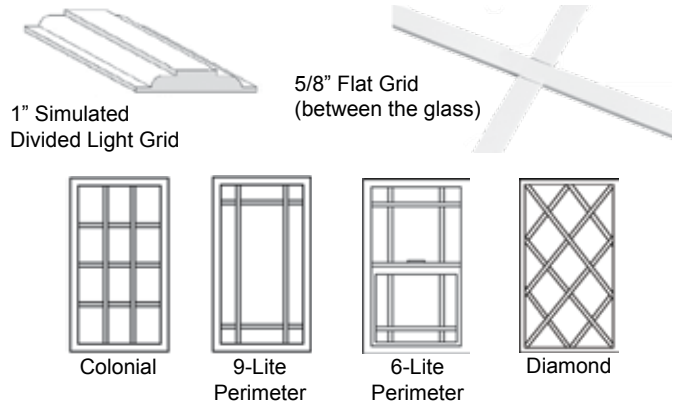

Meets ENERGY STAR® requirements in North, North-Central, and South Central Zones.

Shape Options

Grid Options

Flat and simulated divided lite grids are available in standard and custom patterns.

Min. and Max. Frame Sizes