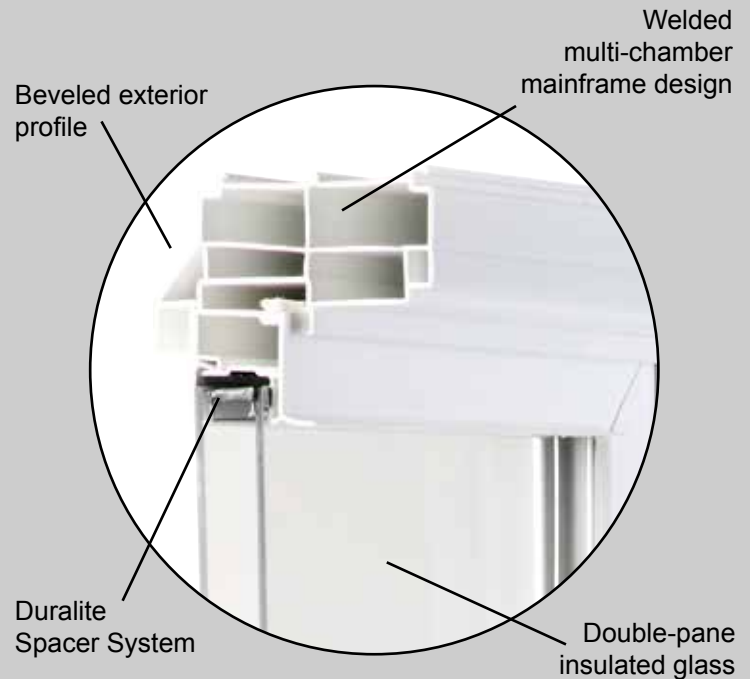

1600 Series

1600 Series Vinyl Picture Window

Take a closer look at the 1600 Series Picture Window

Energy Efficiency, Beauty, and Peace of Mind

The 1600 Vinyl Picture Window offers superior style and traditional craftsmanship with features like beveled exterior edges and a welded vinyl mainframe. With numerous shape options and grid patterns, the 1600 series picture window will bring the world into your home with style

The MI Windows and Doors 1600 Series is a complete line of windows and doors designed for energy efficiency, comfort, beauty and peace of mind. 1600 Series windows are available in double-hung, slider, casement, awning, picture window, and architectural shapes configurations.

Meets ENERGY STAR® requirements in North, North-Central, and South Central Zones.

Shape Options

Grid Options

Flat and simulated divided lite grids are available in standard and custom patterns.

Min. and Max. Frame Sizes