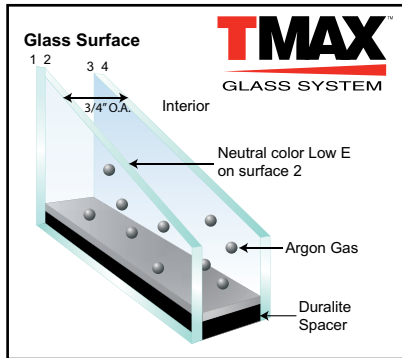

Hillside Oak

Colonial Cherry

Paintable/Stainable Pine

Actual colors may vary.

*available on white exterior only

1600 Series

1600 Series Vinyl Picture Window

Glass Options

TMAX™ insulated glass packages are offered as an upgrade to help you save heating and cooling costs while keeping your home more comfortable. In warm weather, TMAX reduces solar heat gain, minimizing interior glare and lowers interior glass temperature, saving energy and making your home more comfortable. In cool weather, TMAX provides outstanding thermal performance with warmer interior glass surfaces to help save energy and maintain comfort during a cold winter.