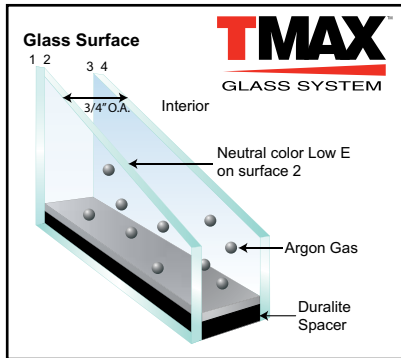

Take a closer look at the 1680 Slider Window

Color Options

Optional Exterior Laminate

Optional Interior Woodgrains

Actual colors may vary.

1600Series

1680 Vinyl Slider Window

Glass Options

TMAX™ insulated glass packages are offered as an upgrade to help you save heating and cooling costs while keeping your home more comfortable. In warm weather, TMAX reduces solar heat gain, minimizing interior glare and lowers interior glass temperature, saving energy and making your home more comfortable. In cool weather, TMAX provides outstanding thermal performance with warmer interior glass surfaces to help save energy and maintain comfort during a cold winter.