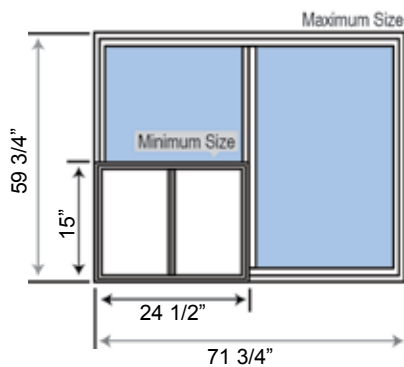

Meets ENERGY STAR® requirements in North, North-Central, and South Central Zones.

Grid Options

Flat, sculptured, and simulated divided lite grids are available in standard and custom patterns.

2-Lite Min. and Max. Sizes

3-Lite Min. and Max. Sizes