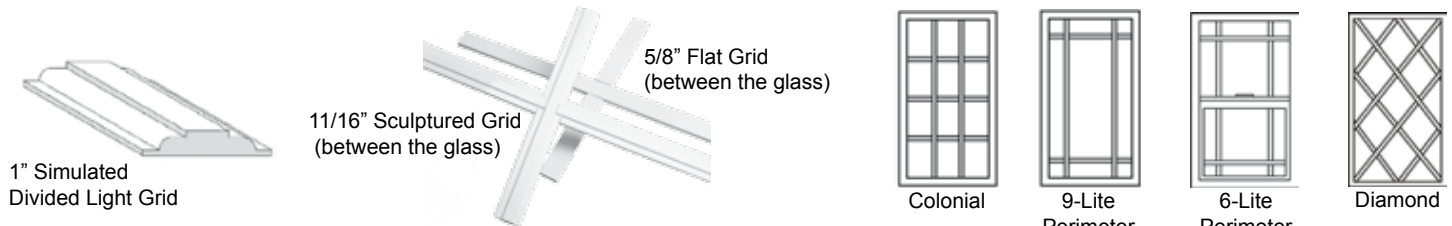

Meets ENERGY STAR® requirements in North, North-Central, and South Central Zones.

Grid Options

Flat, sculptured, and simulated divided lite grids are available in standard and custom patterns.

2-Lite Min. and Max. Sizes