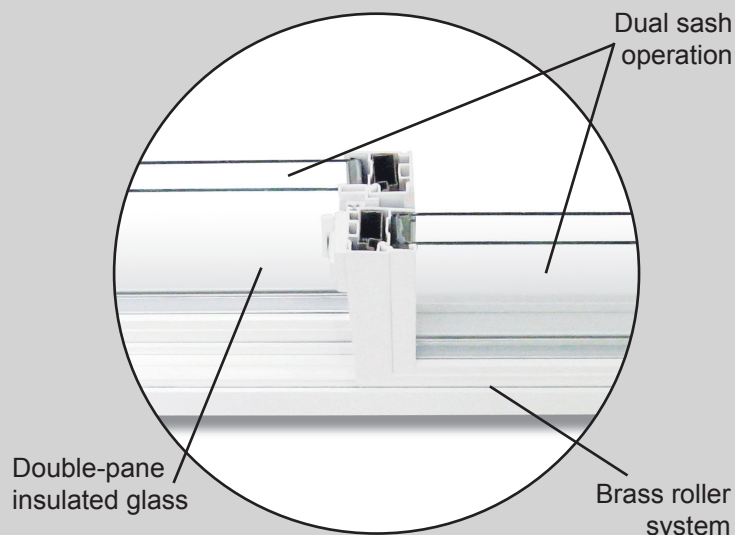

Take a closer look at the 9880 Sliding Window

Color Options

White

Almond