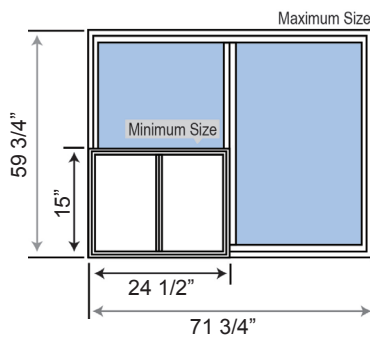

7/8" or 5/8" Flat Grid
(between the glass)

Colonial

9-Lite
Perimeter

6-Lite
Perimeter

2-Lite Min. and Max. Sizes

9880_Product_Info_061213