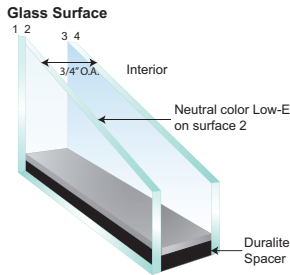

Take a closer look at the 9880 Sliding Window

Color Options

White

Almond

9000 SERIES

9880 Vinyl Sliding Window

Glass Options

Insulated glass packages are offered as an upgrade to help you save heating and cooling costs while keeping your home more comfortable. In warm weather, insulated glass reduces solar heat gain, minimizing interior glare and lowers interior glass temperature, saving energy and making your home more comfortable. In cool weather, insulated glass provides outstanding thermal performance with warmer interior glass surfaces to help save energy and maintain comfort during a cold winter.

Low-E Glass

HP Low-E Glass.

*Argon gas enhancement optional in all glass packages.

Grid Options

Flat and sculptured grids are available in standard and custom patterns.

15/16" or 11/16"
Sculptured Grid
(between the glass)

7/8" or 5/8" Flat Grid
(between the glass)

Colonial

9-Lite
Perimeter

6-Lite
Perimeter

2-Lite Min. and Max. Sizes

9880_Product_Info_061213