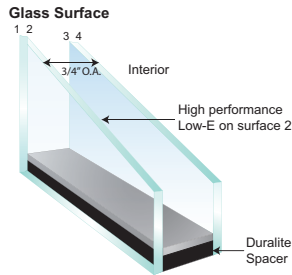

Take a closer look at the 9880 Sliding Window

Color Options

White

Almond

9000 SERIES

9880 Vinyl Sliding Window

Glass Options

Insulated glass packages are offered as an upgrade to help you save heating and cooling costs while keeping your home more comfortable. In warm weather, insulated glass reduces solar heat gain, minimizing interior glare and lowers interior glass temperature, saving energy and making your home more comfortable. In cool weather, insulated glass provides outstanding thermal performance with warmer interior glass surfaces to help save energy and maintain comfort during a cold winter.

Low-E Glass

HP Low-E Glass.

*Argon gas enhancement optional in all glass packages.

Grid Options

Flat and sculptured grids are available in standard and custom patterns.

15/16" or 11/16"
Sculptured Grid
(between the glass)