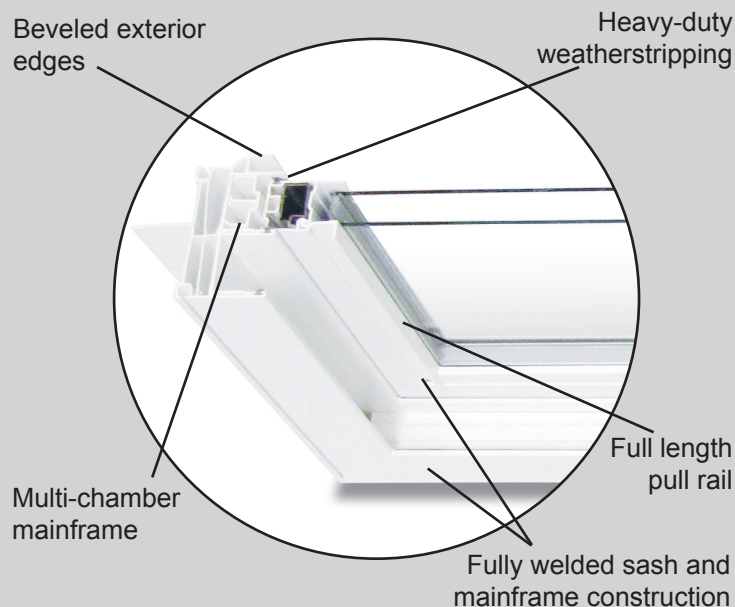

Take a closer look at the 9880 Sliding Window

Color Options

White

Almond