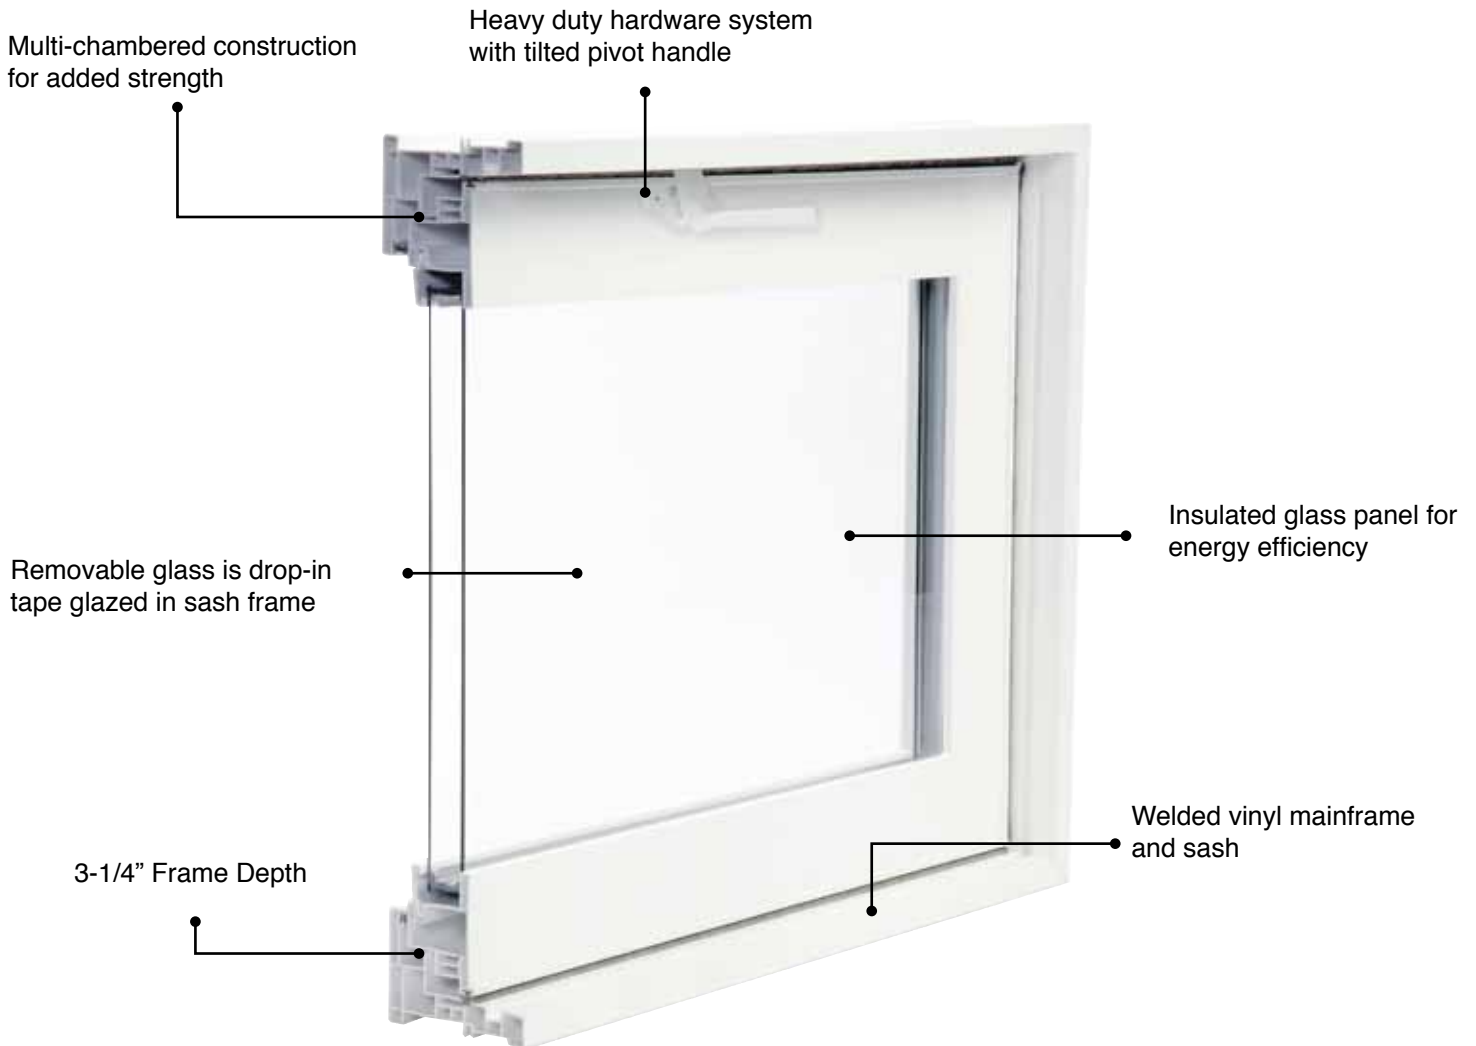

9990 Welded Vinyl Hopper Basement Window

Vinyl New Construction
Windows

MI windows come with standard features you would expect to find as options on more expensive windows.

FORM. FUNCTION.

Our windows are designed not just for beauty, but are built to last. State-of-the-art technology is used to create clean window lines that will improve your home's appearance. Using the highest quality materials and sophisticated manufacturing techniques, we produce well-built, strong, easy-to-install windows that will provide years of comfort for your family. With multiple color and grid options, our windows are perfectly suited for any room style.